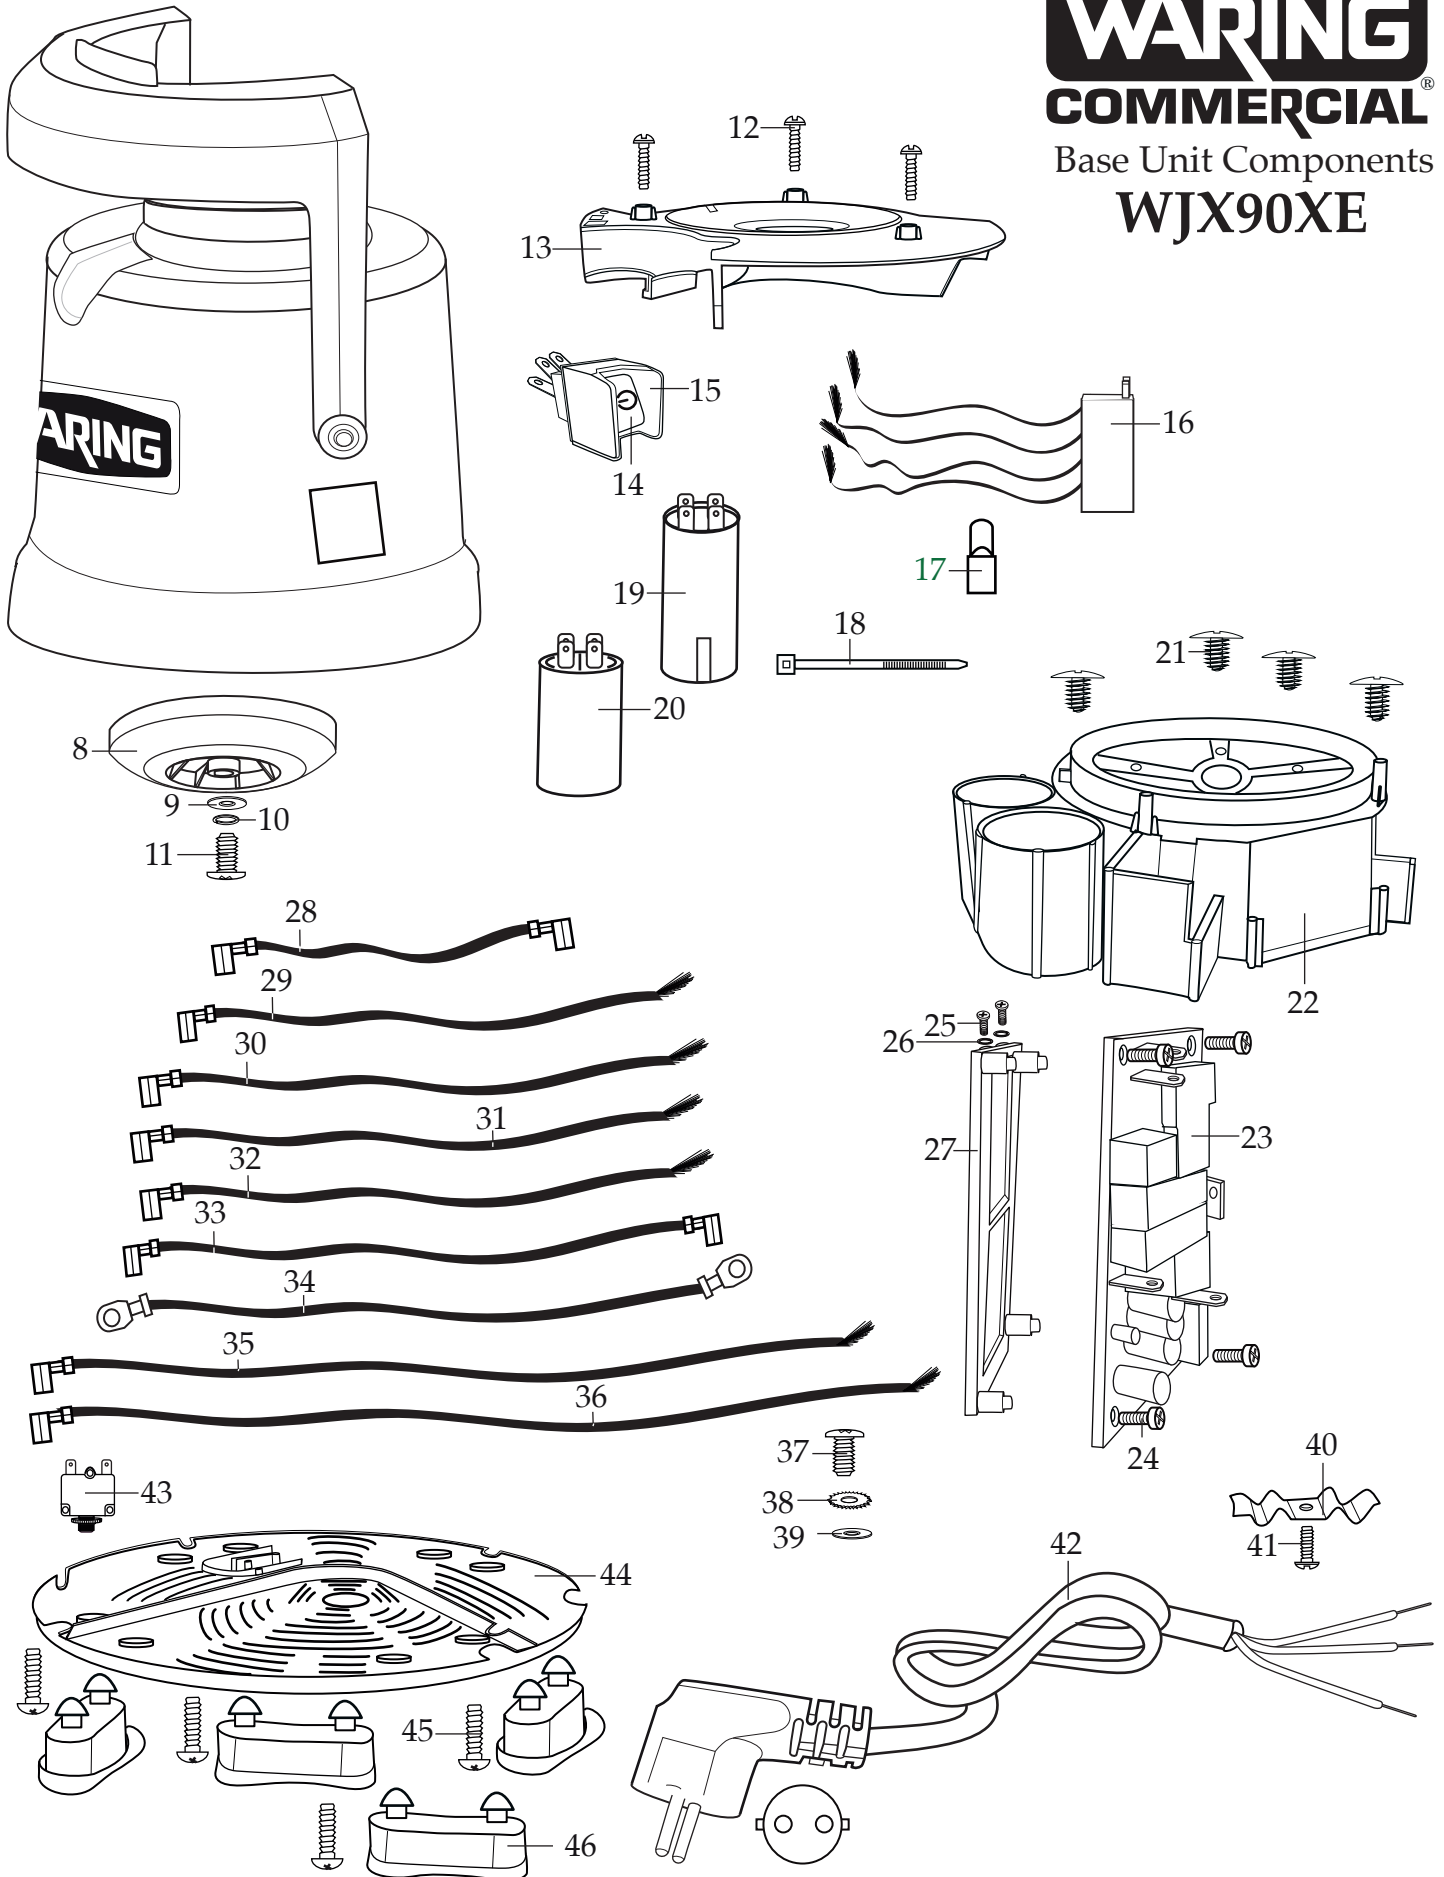

WARING COMMERCIAL®

Europe Pulp Eject Juice Extractor

WJX90XE

WARING COMMERCIAL®	IPX3
314 ELLA T. GRASSO AVE., TORRINGTON, CT 06790	CE
PULP EJECT JUICE EXTRACTOR	EAC
MODEL : WJX90XE	
220-240VAC 50Hz 1000W	
MADE IN CHINA	
D/C: WWYY	

↑
Date Code Location
WW|YY
week week|year year

WARING COMMERCIAL®

Base Unit Components
WJX90XE

Illustration#	Part#	Description
1	037239	Pulp Container
2	038522	Black Pusher
3	038523	Cover
4	038524	Basket Assembly
5	037243	Black Upper Bowl
6	037244	Bowl
7	037245	Spout Cover
8	037255	Motor Fan
9	037254	Washer / stainless steel
10	037253	Spring Washer
11	037252	Screw
12	037265	Screw (3 required)
13	037266	Motor Bracket
14	038526	Switch
15	038527	Switch Guard
16	028534	Thermal Relay Switch
17	012409	Small Crimp Connectors (3 required)
	019123	Large Crimp Connectors (2 required)
18	013731	Wire Ties (6 required)
19	038528	Capacitor (white)
20	038529	Motor / Start Capacitor
21	037267	Screw (4 required)
22	037268	Wind Guide
23	038530	PCB Board
24	038543	Screw (4 required)
25	038532	Screw (2 required)
26	038533	Spring Washer (2 required)
27	038531	PCB Board Frame
28	038541	3.75" Blue Lead (2 flag terminal)
29	038542	6" Red Lead (1 flag terminal)
30	038538	7.5" Blue Lead (1 flag terminal)
31	038539	7.5" Black Lead (1 flag terminal)

Illustration#	Part#	Description
32	038540	7.5" White Lead (1 flag terminal)
33	037280	9.5" White Lead (2 flag terminals)
34	037286	10"25 Green/ Yellow Lead Assembly
35	037282	11" White Lead (1 flag terminal)
36	038537	13" Blue Lead (1 flag terminal)
37	037267	Screw (2 required)
38	037269	Lock Washer (2 required)
39	037270	Washer (2 required)
40	037272	Cord Clamp
41	037273	Screw
42	038536	Cord
43	037287	Reset Switch
44	037274	Bottom Plate
45	037275	Screw (4 required)