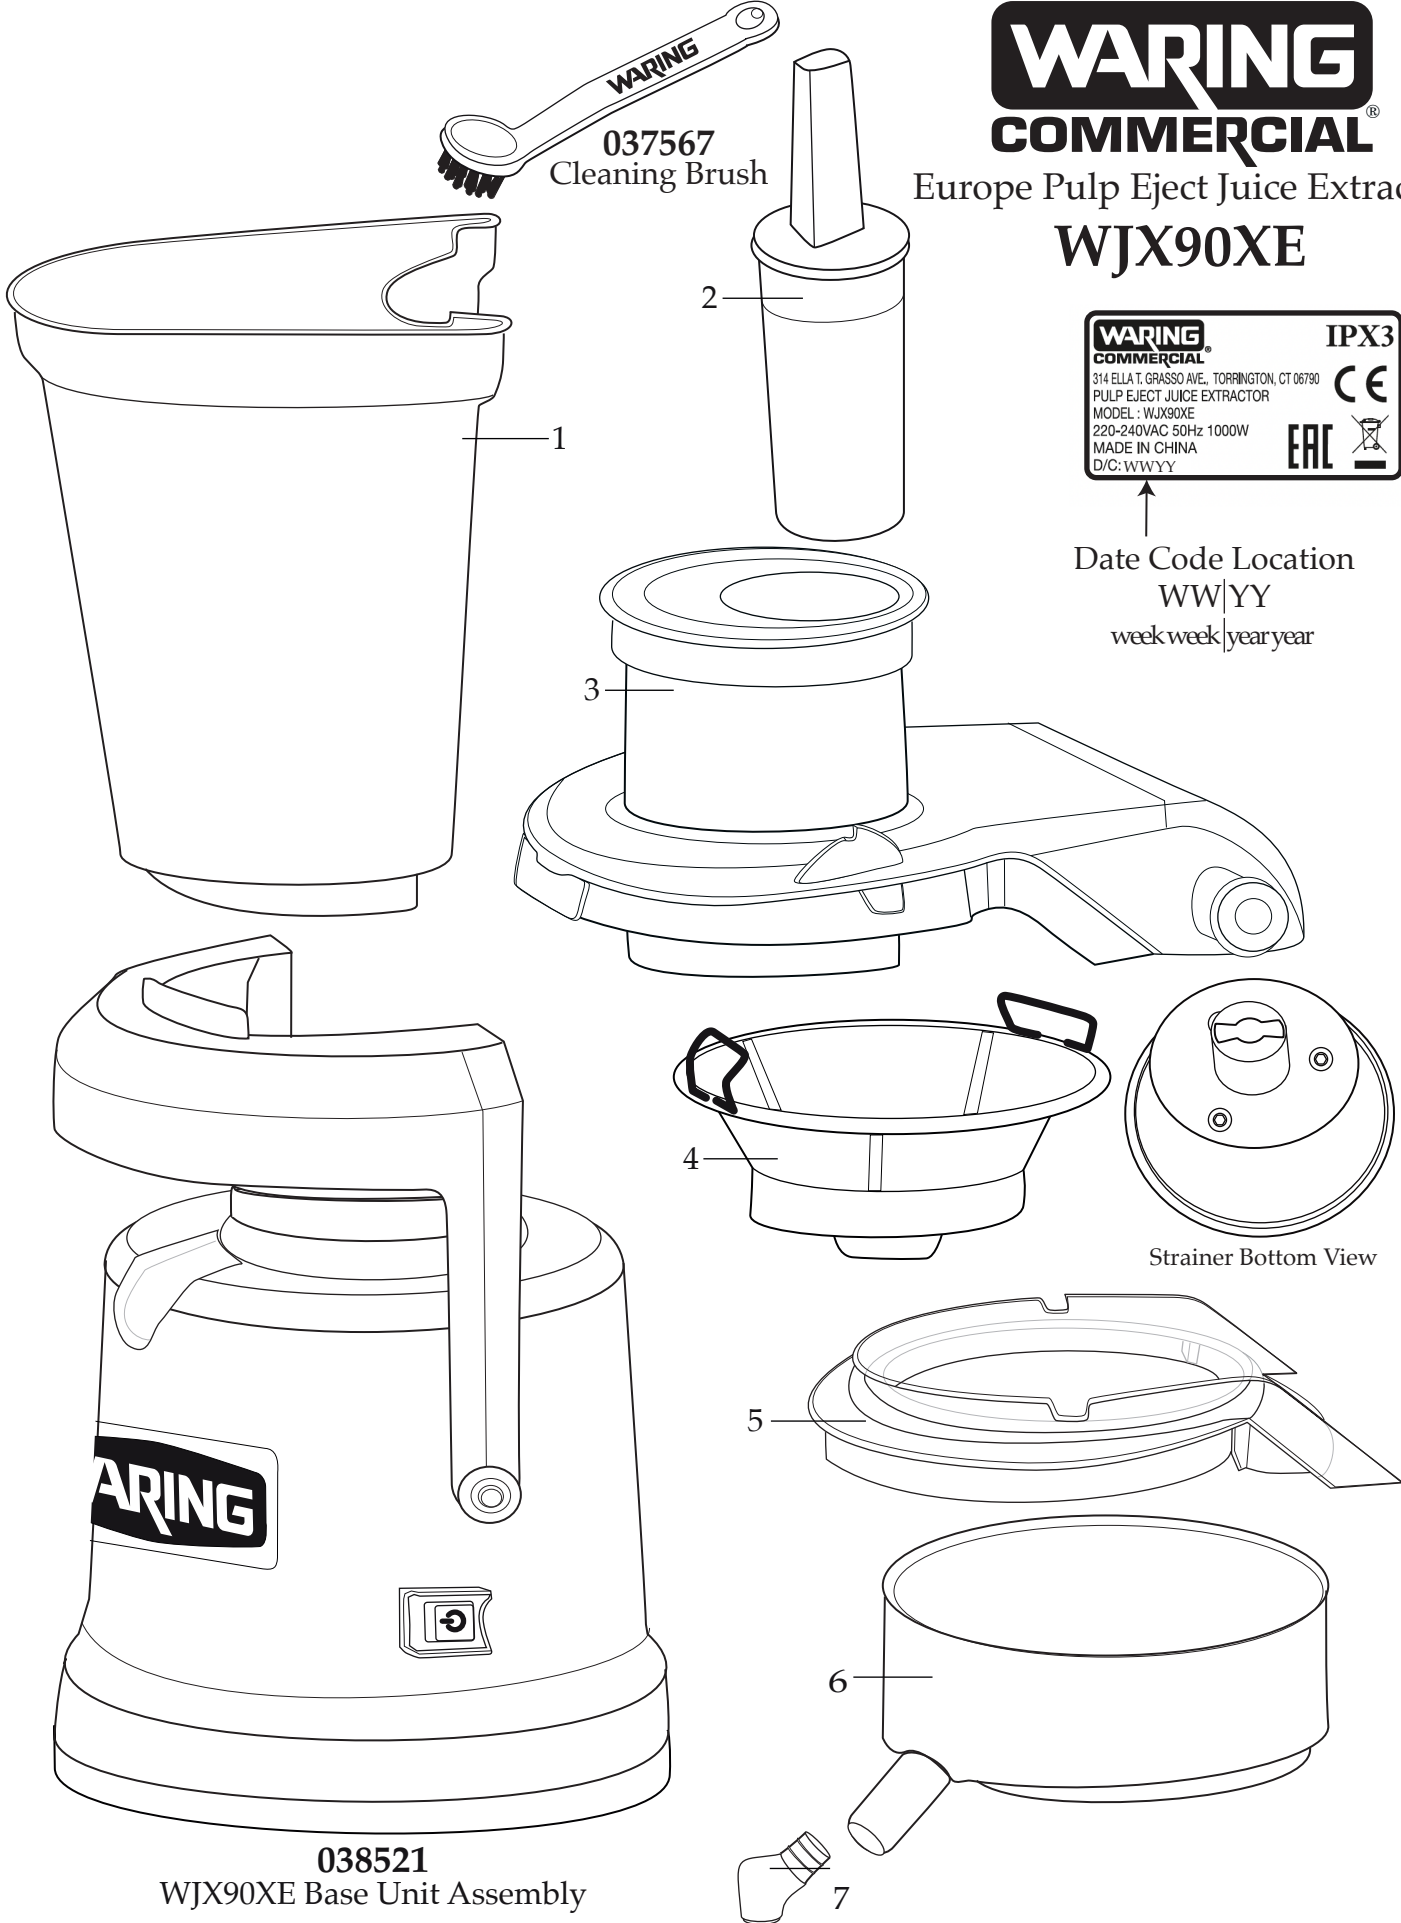

WARING COMMERCIAL®

Europe Pulp Eject Juice Extractor

WJX90XE

WARING COMMERCIAL®	IPX3
314 ELLA T. GRASSO AVE., TORRINGTON, CT 06790	CE
PULP EJECT JUICE EXTRACTOR	EAC
MODEL : WJX90XE	
220-240VAC 50Hz 1000W	
MADE IN CHINA	
D/C: WWYY	

↑
Date Code Location
WW|YY
week week|year year

WARING COMMERCIAL®

Base Unit Components
WJX90XE

Illustration#	Part#	Description
1	037239	Pulp Container
2	038522	Black Pusher
3	038523	Cover
4	038524	Basket Assembly
5	037243	Black Upper Bowl
6	037244	Bowl
7	037245	Spout Cover
8	037255	Motor Fan
9	037254	Washer / stainless steel
10	037253	Spring Washer
11	037252	Screw
12	037265	Screw (3 required)
13	037266	Motor Bracket
14	038526	Switch
15	038527	Switch Guard
16	028534	Thermal Relay Switch
17	012409	Small Crimp Connectors (3 required)
	019123	Large Crimp Connectors (2 required)
18	013731	Wire Ties (6 required)
19	038528	Capacitor (white)
20	038529	Motor / Start Capacitor
21	037267	Screw (4 required)
22	037268	Wind Guide
23	038530	PCB Board
24	038543	Screw (4 required)
25	038532	Screw (2 required)
26	038533	Spring Washer (2 required)
27	038531	PCB Board Frame
28	038541	3.75" Blue Lead (2 flag terminal)
29	038542	6" Red Lead (1 flag terminal)
30	038538	7.5" Blue Lead (1 flag terminal)
31	038539	7.5" Black Lead (1 flag terminal)

Illustration#	Part#	Description
32	038540	7.5" White Lead (1 flag terminal)
33	037280	9.5" White Lead (2 flag terminals)
34	037286	10"25 Green/ Yellow Lead Assembly
35	037282	11" White Lead (1 flag terminal)
36	038537	13" Blue Lead (1 flag terminal)
37	037267	Screw (2 required)
38	037269	Lock Washer (2 required)
39	037270	Washer (2 required)
40	037272	Cord Clamp
41	037273	Screw
42	038536	Cord
43	037287	Reset Switch
44	037274	Bottom Plate
45	037275	Screw (4 required)